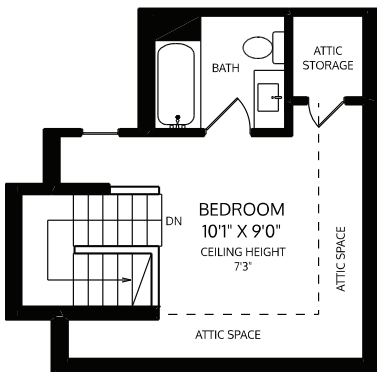

SOLD

1980 Graveley Street,

Main Floor:	572 sq.ft.
Upper Floor:	244 sq.ft.
Lower Floor:	572 sq.ft.
Total:	1328 sq.ft.
Porch:	95 sq.ft.
Patio:	58 sq.ft.

UPPER FLOOR

MAIN FLOOR

LOWER FLOOR