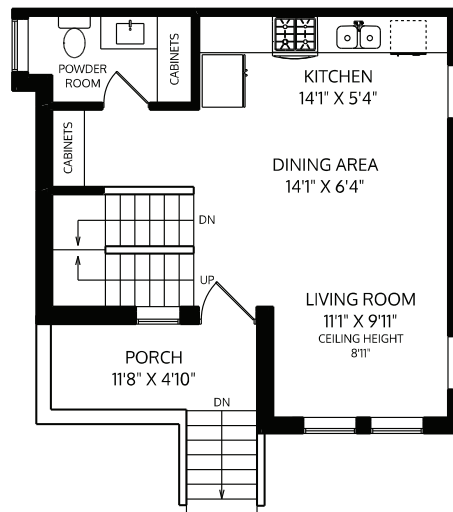

SOLD

1980 Graveley Street,

Main Floor:	572 sq.ft.
Upper Floor:	244 sq.ft.
Lower Floor:	572 sq.ft.
Total:	1328 sq.ft.
Porch:	95 sq.ft.
Patio:	58 sq.ft.

UPPER FLOOR

MAIN FLOOR

LOWER FLOOR