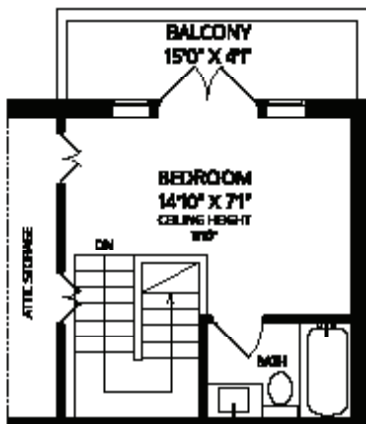

1984 Graveley Street, Vancouver

Main Floor:	551 sq.ft.
Upper Floor:	272 sq.ft.
Lower Floor:	551 sq.ft.
Total:	1374 sq.ft.
Balconies:	238 sq.ft.

UPPER FLOOR

MAIN FLOOR

LOWER FLOOR