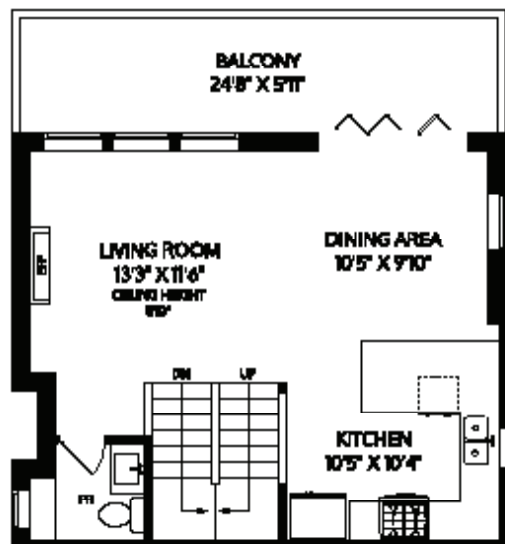

1984 Graveley Street, Vancouver

Main Floor:	551 sq.ft.
Upper Floor:	272 sq.ft.
Lower Floor:	551 sq.ft.
Total:	1374 sq.ft.
Balconies:	238 sq.ft.

UPPER FLOOR

MAIN FLOOR

LOWER FLOOR